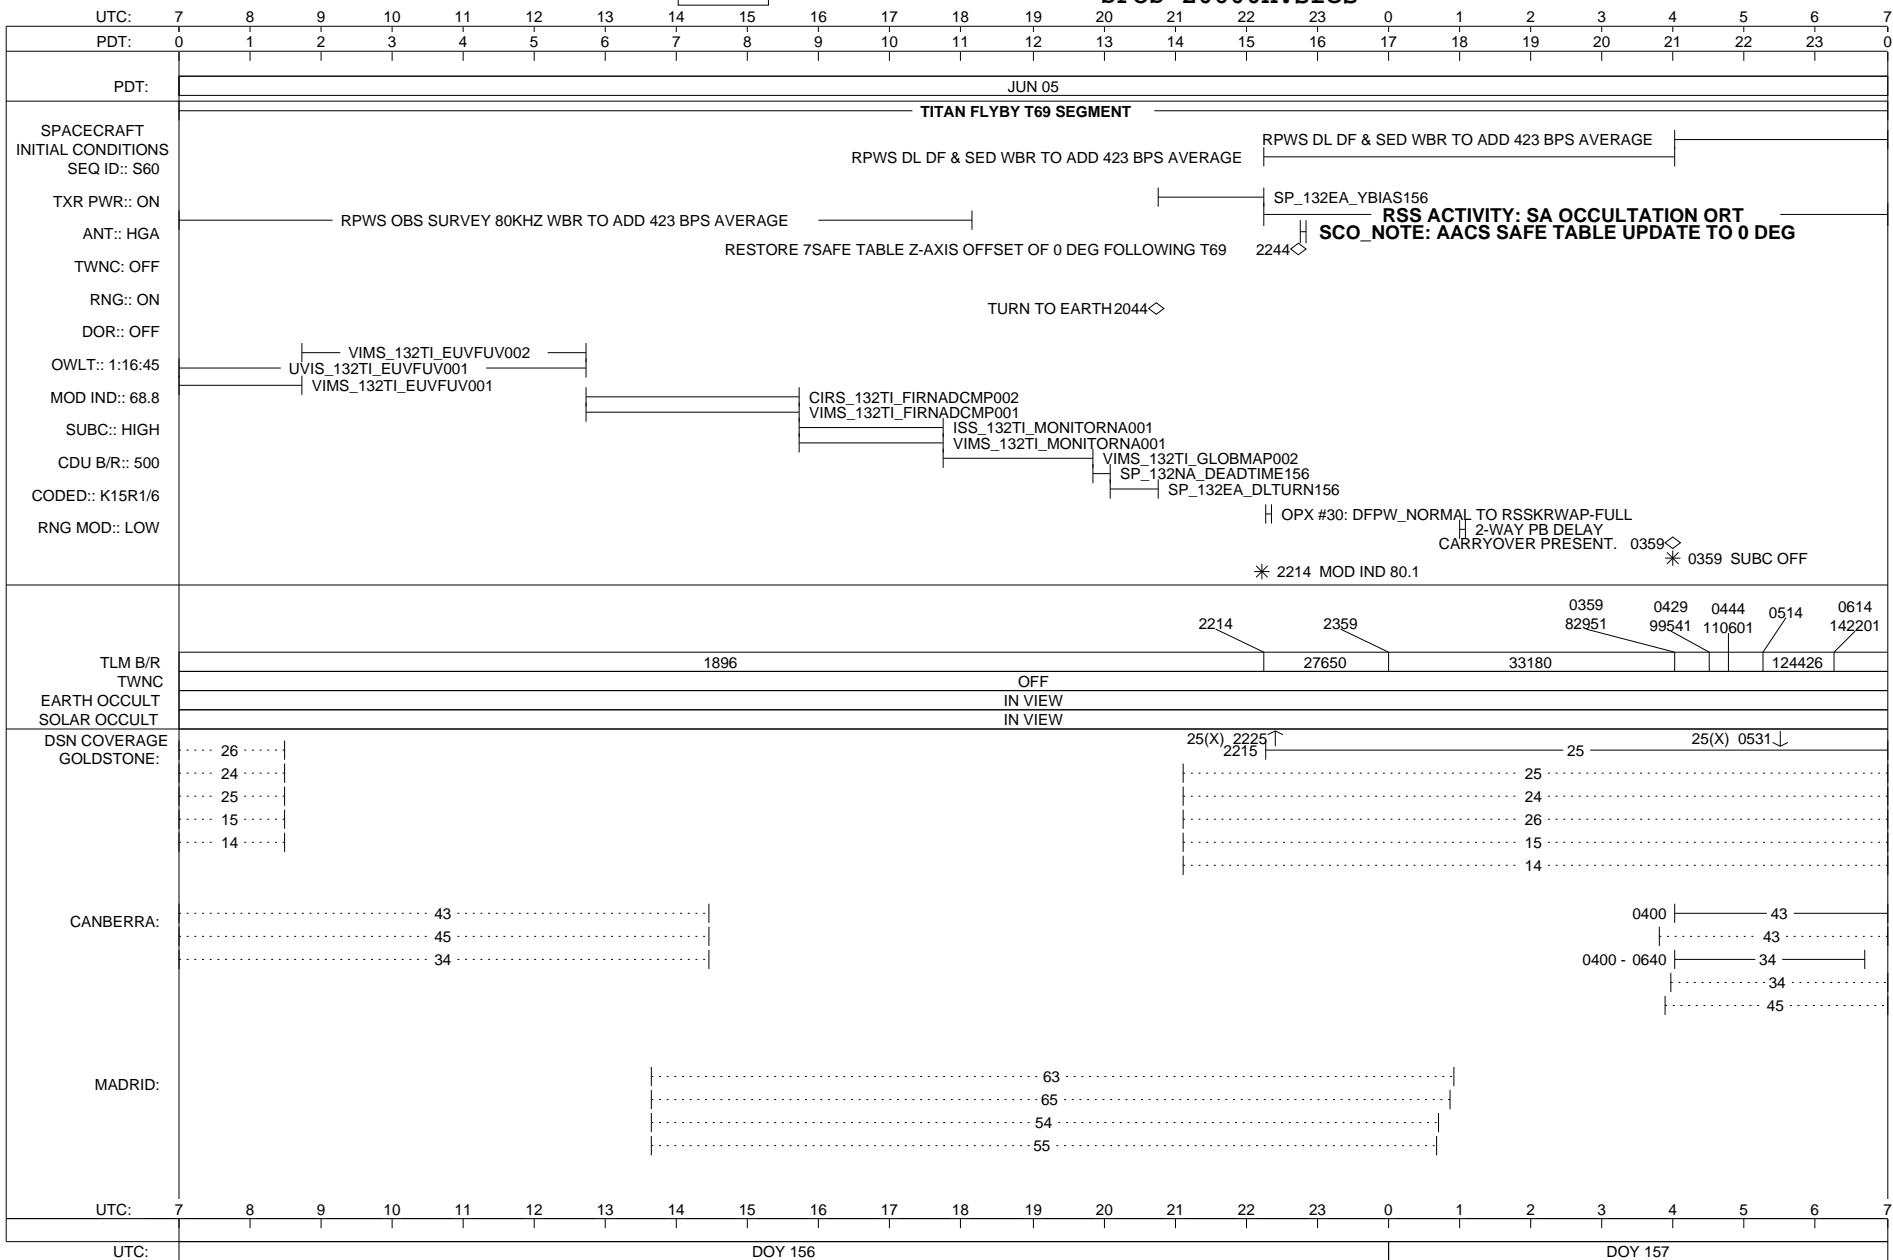

# CASSINI SFOS

SOE z0600h.soe  
SFOS z0600h.sfos

ISSUE DATE: 06/07/10

SATURDAY 156-157  
 JUNE 5, 2010 - JUNE 6, 2010

MISSING  
 IMAGE

CASSINI SFOS

SOE z0600h.soe  
 SFOS z0600h.sfos

ISSUE DATE: 06/07/10